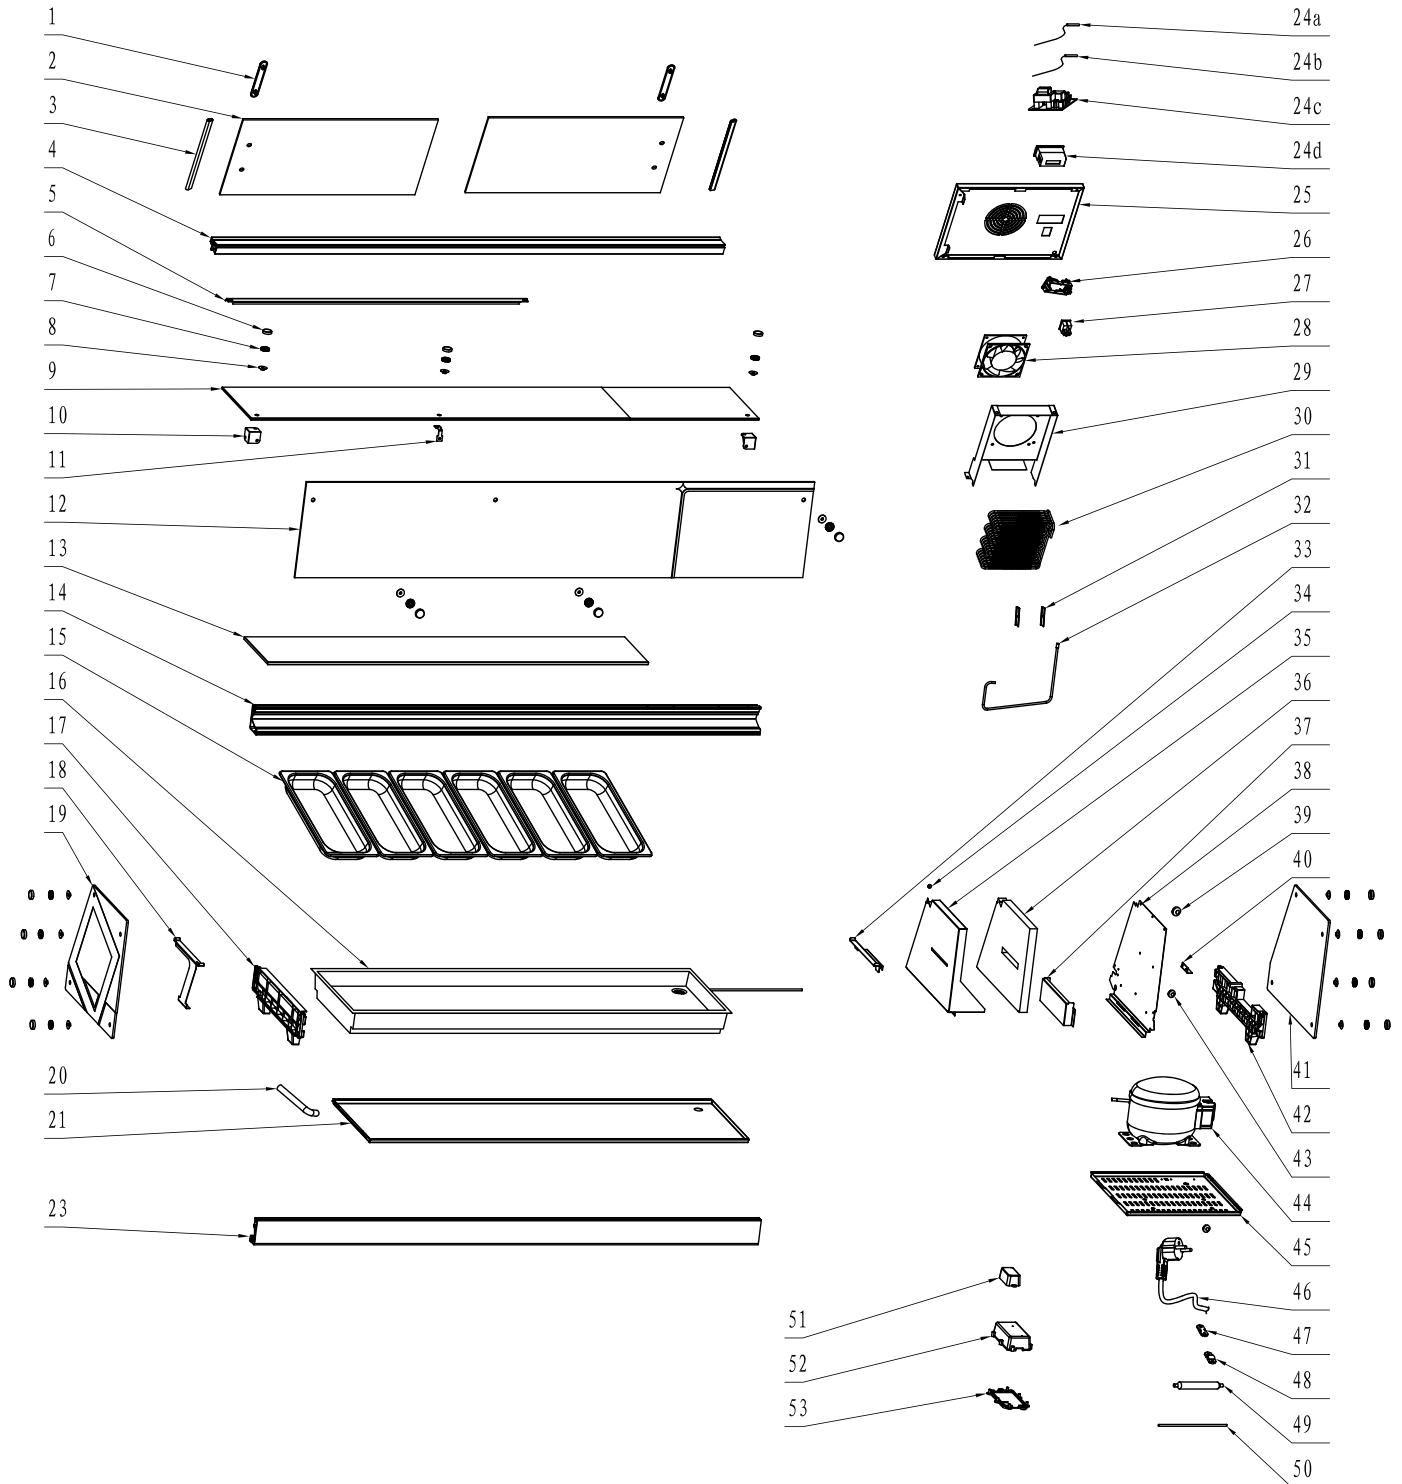

Parts Breakdown

Model RS-CN-0084 44394

Parts Breakdown

Model RS-CN-0084 44394

Item No.	Description	Position	Item No.	Description	Position	Item No.	Description	Position
66232	Handle for 44394	1	66245	Left Side Glass for 44394	19	66255	Median Septum for 44394	38
66268	Door Glass for 44394	2	60105	Water Discharge Pipe for 44394	20	60756	14mm Protecting Coil for 44394	39
66234	A-Type Sealing Strip for 44394	3	60167	Bottom Panel for 44394	21	66256	Fixed Plate of Median Septum for 44394	40
66269	Upper Pillar for 44394	4	66275	Front Pillar for 44394	23	66257	Right Side Glass for 44394	41
66270	LED for 44394	5	66247	Temperature Controller Assembly for 44394	24	66258	Right Side Plate for 44394	42
60101	Decorating Gasket of Nut for 44394	6	66248	Back Board for 44394	25	66259	12mm Protective Ring for 44394	43
60102	Nut Decorating Parts for 44394	7	60125	Digital Controller Holder for 44394	26	60138	Compressor for 44394	44
60103	Big Gasket of Nut for 44394	8	71514	On/Off Switch (Green) for 44394	27	66260	Compressor Base Board for 44394	45
66271	Upper Glass for 44394	9	60126	Fan Motor for 44394	28	60115	Power Cord for 44394	46
66238	Fixed Angle for 44394	10	66249	Condenser Backplate for 44394	29	61246	Wire Clip Holder for 44394	47
66239	Glass Bracket for 44394	11	60135	Condenser for 44394	30	61245	Wire Clip Cover for 44394	48
66272	Front Glass for 44394	12	60134	Square Gasket for 44394	31	60144	Dry Filter for 44394	49
66273	Glass Shelf for 44394	13	66250	Joint Pipe for 44394	32	60143	Filling Pipe for 44394	50
66274	Back Pillar for 44394	14	66251	Right Support for Glass Shelf for 44394	33	60145	#6 Driver for 44394	51
60098	1/3 GN Pan for 44394	15	60114	5mm Protective Ring for 44394	34	60137	Controller Box for 44394	52
60166	Foam Material for 44394	16	66252	Cover of Median Septum for 44394	35	60136	Controller Panel for 44394	53
66243	Left Side Plate for 44394	17	66253	EVA Cotton of Median Septum for 44394	36			
66244	Left Support for Glass Shelf for 44394	18	66254	Support of Median Septum for 44394	37			